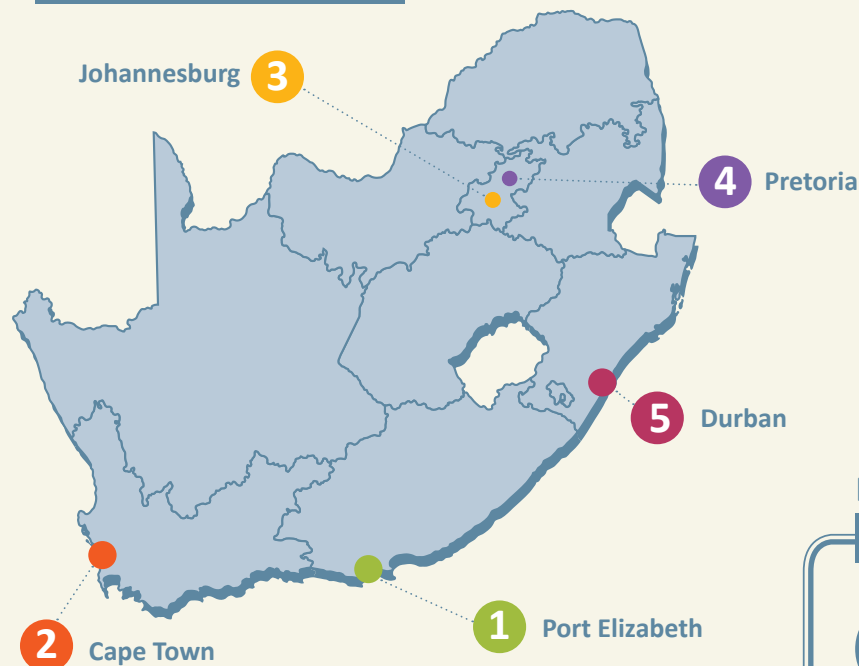

Discovery Insure statistics

CREATING A NATION OF GREAT DRIVERS

Drivers ranked by THEIR VEHICLE MAKE

Drivers ranked by COLOUR OF THEIR VEHICLE

Drivers from Johannesburg, Cape Town, Durban, Pretoria and Port Elizabeth

RANKED BY CITY

Drivers ranked by AGE

Drivers ranked by SMOKER STATUS

Drivers ranked by GENDER