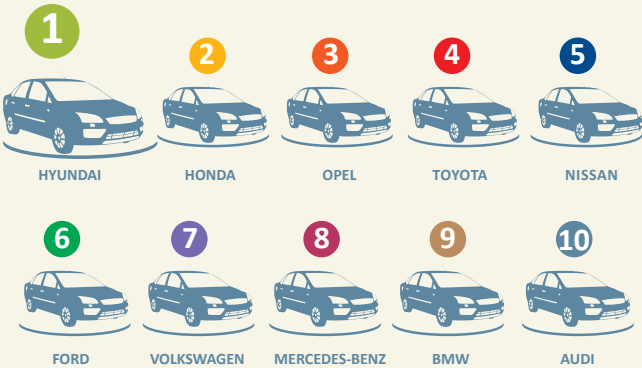

Discovery Insure statistics

CREATING A NATION OF GREAT DRIVERS

Drivers ranked by THEIR VEHICLE MAKE

Drivers ranked by COLOUR OF THEIR VEHICLE

Drivers from Johannesburg, Cape Town, Durban, Pretoria and Port Elizabeth

RANKED BY CITY

Drivers ranked by AGE

Drivers ranked by SMOKER STATUS

Drivers ranked by GENDER