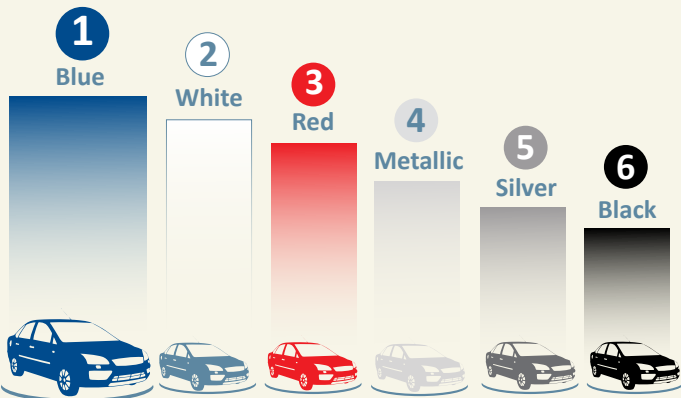

Discovery Insure statistics

CREATING A NATION OF GREAT DRIVERS

Drivers ranked by THEIR VEHICLE MAKE

Drivers ranked by COLOUR OF THEIR VEHICLE

Drivers from Johannesburg, Cape Town, Durban, Pretoria and Port Elizabeth

RANKED BY CITY

Drivers ranked by AGE

Drivers ranked by SMOKER STATUS

Drivers ranked by GENDER